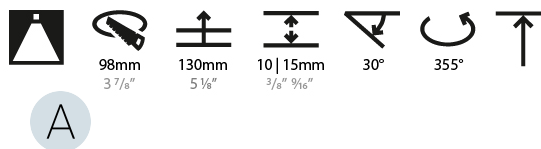

GENERAL

Series: Bioniq
Subseries: Bioniq Square Pinhole
Brand: Prolight
Division: Architectural
Mounting Type: Recessed
Mounting Location: Ceiling
Subcategory: Downlight

PHYSICAL

Shape: Square
Length (mm): 107
Length (in): 4 ³/₁₆
Width (mm): 107
Width (in): 4 ³/₁₆
Depth (mm): 112
Depth (in): 4 ⁷/₁₆
Ceiling Thickness (mm): 10 / 12.5 / 15
Ceiling Thickness (in): 3/8 or 1/2 or 9/16
Min. Recessing Depth (mm): 130
Min. Recessing Depth (in): 5 ¹/₈
Light Distribution: Adjustable / Downlight
Weight (kg): 0.463
Weight (lbs): 1.02
Fixture Finish: SSR / BKV / CWI / CRY / HAB / UFT / ITA / RUA / FTG / MYG / LOD / PUS / FRO / FUP / KIA / POP / BLS / SPG / MEY / GOH / GUM / CHC / COM / ABZ / JAG / OBR / MOS / ROR
Fixture Material: Aluminum Die Cast
Cut-out Measurements: 98mm / 3 7/8"

ELECTRICAL

Lamp Type: LED (Zhaga Standard)
Total Output Wattage (W): 15
Dimming: Dali Dimming
Driver Included: No
Driver Location: Recessed Housing
Driver Type: Constant Current - 120Vac
Housing: See components
Input Voltage (V): 120
Constant Current (MA): 350

LED

Number of LEDs: 1
Color Temperature (°K): Warm Dim
Max. Delivered Lumen (lm): 760
Nominal Lumen (lm): 1140
CRI: >90 CRI
Lamp Life (hrs): 50000

OPTICAL

Reflector°: 20 / 40 / 60
Adjustability: Rotational 355°; Tilt 30°

RATINGS AND CERTIFICATIONS

Certified By: Certified for North American Standards
IP rating: IP20