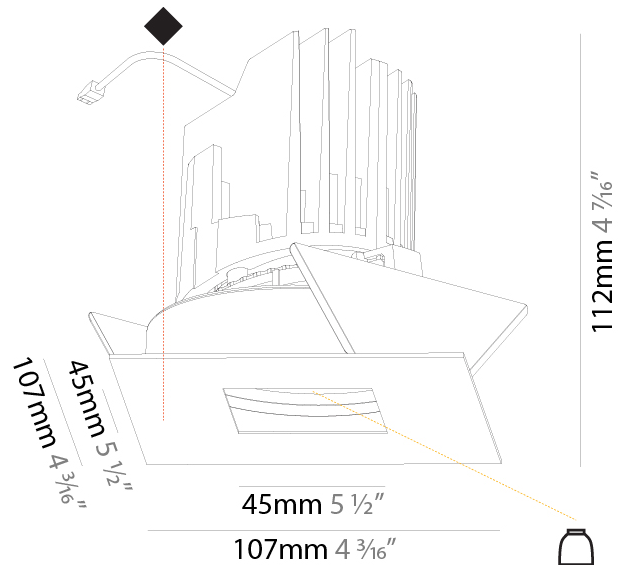

GENERAL

Series: Bioniq
Subseries: Bioniq Square Pinhole
Brand: Prolight
Division: Architectural
Mounting Type: Recessed
Mounting Location: Ceiling
Subcategory: Downlight

PHYSICAL

Shape: Square
Length (mm): 107
Length (in): 4 ³/₁₆
Width (mm): 107
Width (in): 4 ³/₁₆
Depth (mm): 112
Depth (in): 4 ⁷/₁₆
Ceiling Thickness (mm): 10 / 12.5 / 15
Ceiling Thickness (in): 3/8 or 1/2 or 9/16
Min. Recessing Depth (mm): 130
Min. Recessing Depth (in): 5 ¹/₈
Light Distribution: Adjustable / Downlight
Weight (kg): 0.463
Weight (lbs): 1.02
Fixture Finish: SSR / BKV / CWI / CRY / HAB / UFT / ITA / RUA / FTG / MYG / LOD / PUS / FRO / FUP / KIA / POP / BLS / SPG / MEY / GOH / GUM / CHC / COM / ABZ / JAG / OBR / MOS / ROR
Fixture Material: Aluminum Die Cast
Cut-out Measurements: 98mm / 3 7/8"

ELECTRICAL

Lamp Type: LED (Zhaga Standard)
Total Output Wattage (W): 15
Dimming: Dali Dimming
Driver Included: No
Driver Location: Recessed Housing
Driver Type: Constant Current - 120Vac
Housing: See components
Input Voltage (V): 120
Constant Current (MA): 350

LED

Number of LEDs: 1
Color Temperature (°K): Warm Dim
Max. Delivered Lumen (lm): 760
Nominal Lumen (lm): 1140
CRI: >90 CRI
Lamp Life (hrs): 50000

OPTICAL

Reflector°: 20 / 40 / 60
Adjustability: Rotational 355°; Tilt 30°

RATINGS AND CERTIFICATIONS

Certified By: Certified for North American Standards
IP rating: IP20