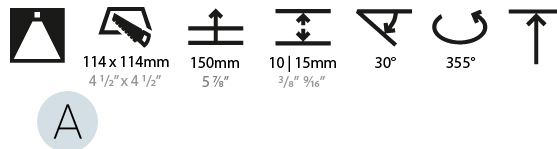

GENERAL

Series: Bioniq
Subseries: Bioniq Square Adjustable
Brand: Prolicht
Division: Architectural
Mounting Type: Recessed
Mounting Location: Ceiling
Subcategory: Downlight

PHYSICAL

Shape: Square
Length (mm): 119
Length (in): 4 11/16
Width (mm): 119
Width (in): 4 11/16
Depth (mm): 132
Depth (in): 5 3/16
Min. Recessing Depth (mm): 150
Min. Recessing Depth (in): 5 7/8
Light Distribution: Adjustable / Downlight
Weight (kg): 0.544
Weight (lbs): 1.2
Fixture Finish: SSR / BKV / CWI / CRY / HAB / UFT / ITA / RUA / FTG / MYG / LOD / PUS / FRO / FUP / KIA / POP / BLS / SPG / MEY / GOH / GUM / CHC / COM / ABZ / JAG / OBR / MOS / ROR
Fixture Material: Aluminum Die Cast
Cut-out Measurements: 114mm / 4 1/2" x 114mm / 4 1/2"

ELECTRICAL

Lamp Type: LED (Zhaga Standard)
Total Output Wattage (W): 15
Dimming: Dali Dimming
Driver Included: No
Driver Location: Recessed Housing
Driver Type: Constant Current - 120Vac
Housing: See components
Input Voltage (V): 120
Constant Current (MA): 350

LED

Number of LEDs: 1
Color Temperature (°K): Warm Dim
Max. Delivered Lumen (lm): 760
Nominal Lumen (lm): 1140
CRI: >90 CRI
Lamp Life (hrs): 50000

OPTICAL

Reflector°: 20 / 40 / 60
Adjustability: Rotational 355°; Tilt 30°

RATINGS AND CERTIFICATIONS

Certified By: Certified for North American Standards
IP rating: IP20