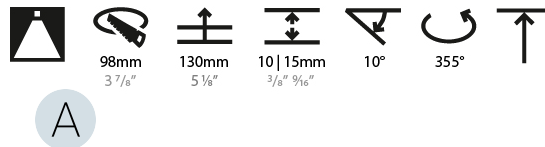

GENERAL

Series: Bioniq
Subseries: Bioniq Round Semi Adjustable
Brand: Prolicht
Division: Architectural
Mounting Type: Recessed
Mounting Location: Ceiling
Subcategory: Downlight

PHYSICAL

Shape: Round
Diameter (mm): 107
Diameter (in): 4 3/16
Height (mm): 112
Height (in): 4 7/16
Ceiling Thickness (mm): 10 / 12.5 / 15
Ceiling Thickness (in): 3/8 or 1/2 or 9/16
Min. Recessing Depth (mm): 130
Min. Recessing Depth (in): 5 1/8
Light Distribution: Adjustable / Downlight
Weight (kg): 0.435
Weight (lbs): 0.96
Fixture Finish: SSR / BKV / CWI / CRY / HAB / UFT / ITA / RUA / FTG / MYG / LOD / PUS / FRO / FUP / KIA / POP / BLS / SPG / MEY / GOH / GUM / CHC / COM / ABZ / JAG / OBR / MOS / ROR
Fixture Material: Aluminum Die Cast
Cut-out Measurements: 98mm / 3 7/8"

ELECTRICAL

Lamp Type: LED (Zhaga Standard)
Total Output Wattage (W): 15
Dimming: Dali Dimming
Driver Included: No
Driver Location: Recessed Housing
Driver Type: Constant Current - 120Vac
Housing: See components
Input Voltage (V): 120
Constant Current (MA): 350

LED

Number of LEDs: 1
Color Temperature (°K): Warm Dim
Max. Delivered Lumen (lm): 760
Nominal Lumen (lm): 1140
CRI: >90 CRI
Lamp Life (hrs): 50000

OPTICAL

Reflector°: 20 / 40 / 60
Adjustability: Rotational 355°, Tilt 10°

RATINGS AND CERTIFICATIONS

Certified By: Certified for North American Standards
IP rating: IP20